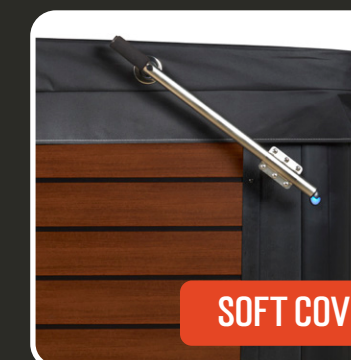

COVER ONLY

WITH PERFORMANCE FABRIC COVER

PREMIUM SOUND

HEAR AND FEEL SOUND THROUGH 4
TRANSDUCERS AND DUAL SURFACE-MOUNT
SPEAKERS

HYDROPOD™

HIGH-PERFORMANCE HYDROTHERAPY
CUSTOMIZABLE MASSAGE
INDIVIDUALIZED CONTROLS

**NEW! NOW AVAILABLE WITH
DURA-SHIELD® HARDCOVER!**

HARD COVER

DURA-SHIELD® HARDCOVER OPTION
STAINLESS STEEL INTEGRATED
COVER/LIFTER HARDWARE

SOFT COVER

PERFORMANCE FABRIC COVER
STAINLESS STEEL INTEGRATED
COVER/LIFTER HARDWARE

INDUSTRIAL-GRADE
GALVANIZED STEEL FRAME AND
INDUSTRY'S THICKEST BASE

STRONGTOUCH™

FULL-COLOR TOUCHSCREEN
FOR PRECISE HOT TUB
CONTROL

WIFI CONNECTIVITY

HOME OR AWAY ACCESS

LESS PLUMBING

GREATER PERFORMANCE
LESS SERVICE