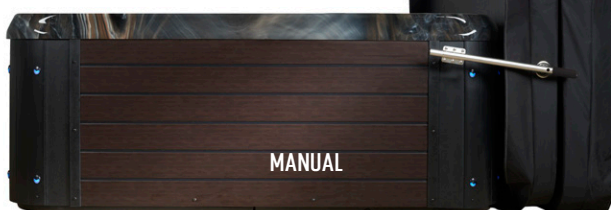

INNOVATION BY STRONG SPAS

STAND OUT.
MOVE AHEAD.

iconic™ spas

iconic™ spas

DURA-SHIELD® HARDCOVER

STAINLESS STEEL INTEGRATED COVER/LIFTER HARDWARE

INTEGRATED COVER/LIFTER

WITH PERFORMANCE FABRIC COVER

COVER ONLY

WITH PERFORMANCE FABRIC COVER

PREMIUM SOUND

HEAR AND FEEL SOUND THROUGH 4
TRANSDUCERS AND DUAL SURFACE-MOUNT
SPEAKERS

HYDROPOD™

HIGH-PERFORMANCE HYDROTHERAPY
CUSTOMIZABLE MASSAGE
INDIVIDUALIZED CONTROLS

INDUSTRIAL-GRADE
GALVANIZED STEEL FRAME AND
INDUSTRY'S THICKEST BASE

STRONGTOUCH™

FULL-COLOR TOUCHSCREEN
FOR PRECISE HOT TUB
CONTROL

WIFI CONNECTIVITY

HOME OR AWAY ACCESS

LESS PLUMBING

GREATER PERFORMANCE
LESS SERVICE